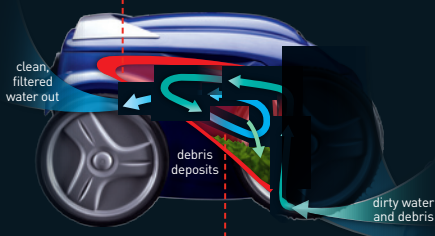

UNRIVALED PERFORMANCE

Faster navigation and enhanced agility to clean pool floors and walls, and scrub tile line quickly and efficiently.

UNLEASH THE POWER

Captures more debris without losing suction with patented Vortex vacuum technology.

VORTEX VACUUM TECHNOLOGY

Efficiently collects and deposits debris for uncompromised filtration and vacuum power.

Captures maximum debris without losing suction.

USER-FRIENDLY FILTER CANISTER

Easy to clean filter, simply shake and spray. Never touch pool debris.

Vortex Vacuum Technology allows the Polaris 9300 Sport to capture over 4 times the debris load of other cleaners. Reduces filter cleanings by up to 70%, so it keeps working where other robotic cleaners can't.