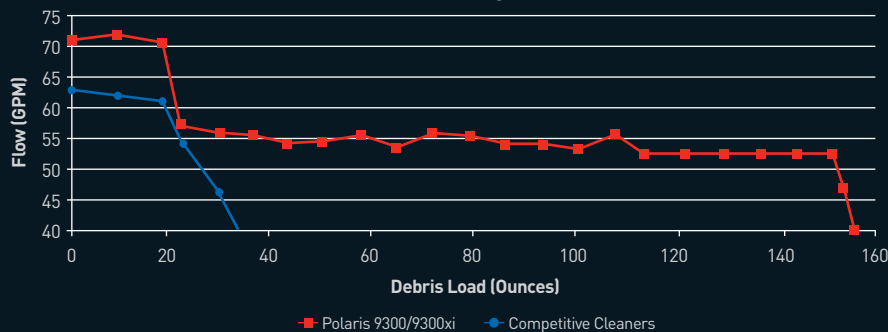

Vortex Vacuum Technology allows the Polaris 9300 Sport to capture over 4 times the debris load of other cleaners. Reduces filter cleanings by up to 70%, so it keeps working where other robotic cleaners can't.