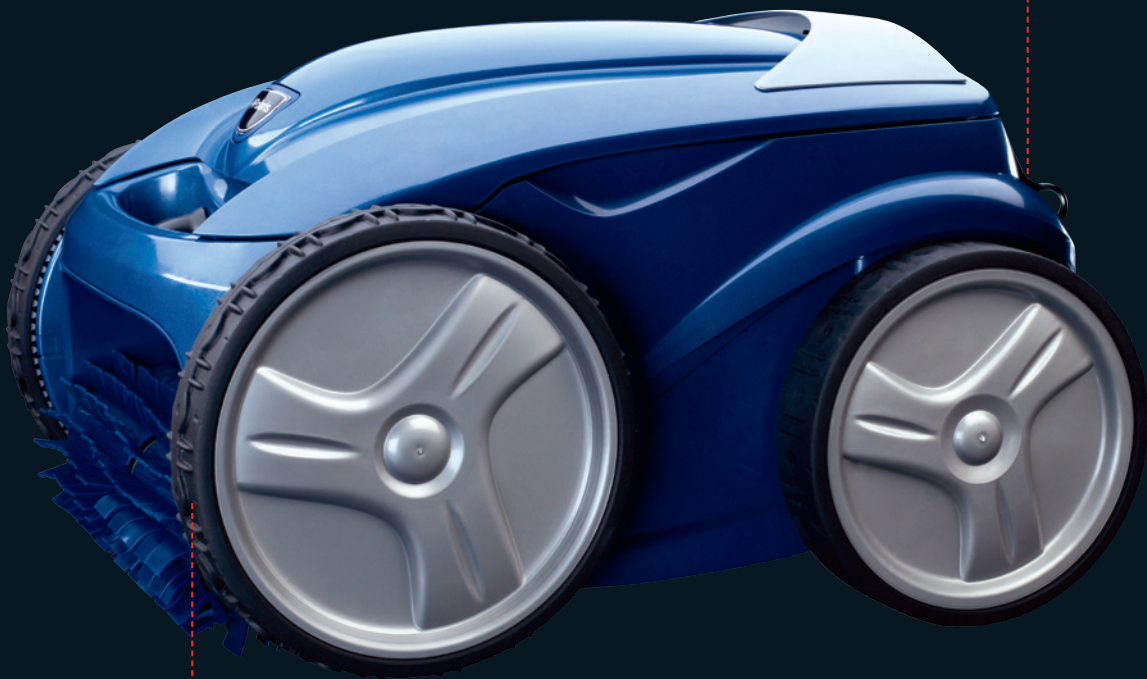

Polaris®

9300 SPORT

MOST ADVANCED
AUTOMATIC POOL CLEANER

FROM THE MOST TRUSTED
NAME IN THE BUSINESS

ROBOTIC
PREMIUM ROBOTIC POOL CLEANERS

9300

the icon reimagined

Nearly 40 years ago, Polaris® created a visionary class of pool cleaner that would become the benchmark against which all others would be measured. The Polaris 9300 Sport redefines the very essence of Polaris in this inspired reimagination of the icon.

The 9300 Sport's innovative aquadynamic design seamlessly integrates bold styling, advanced engineering, and unmatched intelligence. It boasts a large capacity filter canister that holds more debris, reducing the frequency and hassle of cleaning. No bags. No mess. The Vortex Vacuum Technology enables unparalleled debris consumption through its revolutionary vacuum flow design, allowing it to pick up larger debris quickly and efficiently, while maintaining maximum suction throughout the cleaning cycle. And the powerful rear water propulsion system cleans up the mess in tight corners and step areas, making it a smarter, faster way to clean your pool than you ever dreamed possible. Imagine that.

Rear water propulsion system,
cleans tight corners.

All terrain aqua trac wheels for
enhanced traction. Climbs steps
and walls and scrubs tile line.

9300

MORE INFORMATION:
POLARISPOOL.COM

Polaris®

9300 SPORT