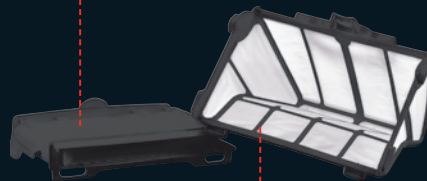

VORTEX VACUUM TECHNOLOGY

Efficiently collects and deposits debris for uncompromised filtration and vacuum power.

Captures maximum debris without losing suction.

USER-FRIENDLY FILTER CANISTER

Easy to clean filter, simply shake and spray. Never touch pool debris.