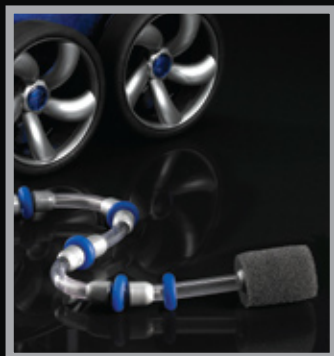

S P O R T S E R I E S

Polaris 3900 SPORT

Operating with a booster pump, the Polaris 3900 Sport acts as a roving return line in the pool, distributing clean, filtered water throughout the pool while cleaning. The all-wheel PosiDrive System delivers 50% more torque and is the most reliable and efficient drive train on the market. Durable plastics and stainless-steel hardware ensures years of dependable service.

With an easy twist-release connector and full-zipper access, the Polaris 3900 Sport Superbag is a snap to remove and clean. Its larger 5-liter capacity means more debris pick-up with fewer stops to empty the bag.

Designed for all in-ground pools, the Polaris 3900 Sport vacuums, sweeps and scrubs the walls and floor of any size or shape pool. The Sweep Hose provides effective cleaning even in tight, hard-to-reach areas.