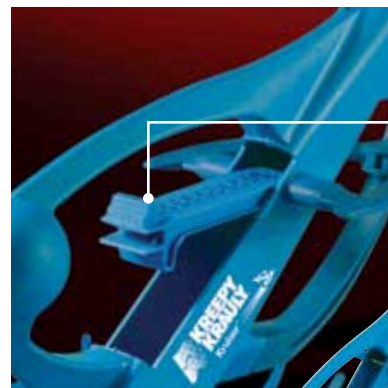

Flapper—the only moving part in Kruiser's simple and dependable propulsion system—and only 8 parts in total.